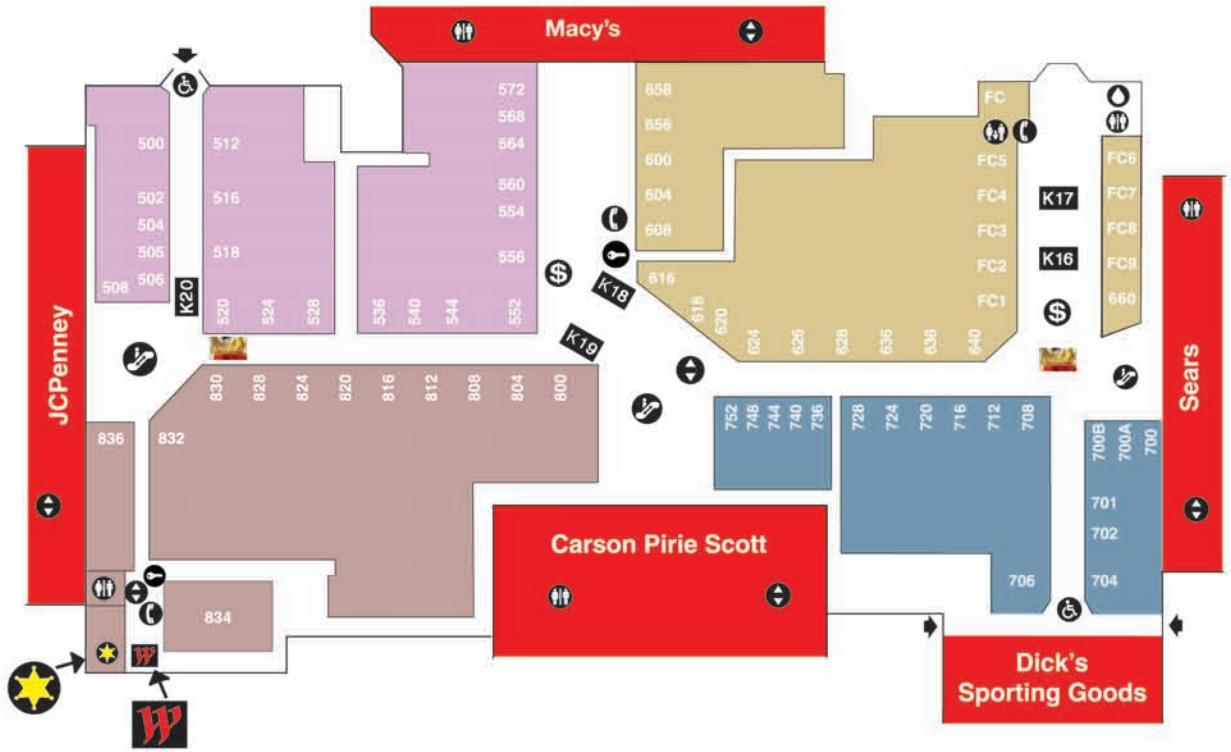

# Hobart Police South Station

# DIRECTORY OF STORES

## UPPER LEVEL

## LOWER LEVEL

- |               |                     |                           |
|---------------|---------------------|---------------------------|
| Restrooms     | Entrance            | ATM                       |
| Family Lounge | Escalator           | Locker                    |
| TDD Phone     | Handicap Accessible | Carousel                  |
| Telephones    | Drinking Fountain   | Westfield Playtown        |
| Elevators     | Gift Card Reader    | Shopping Concierge Center |
| Security      | Management Office   |                           |