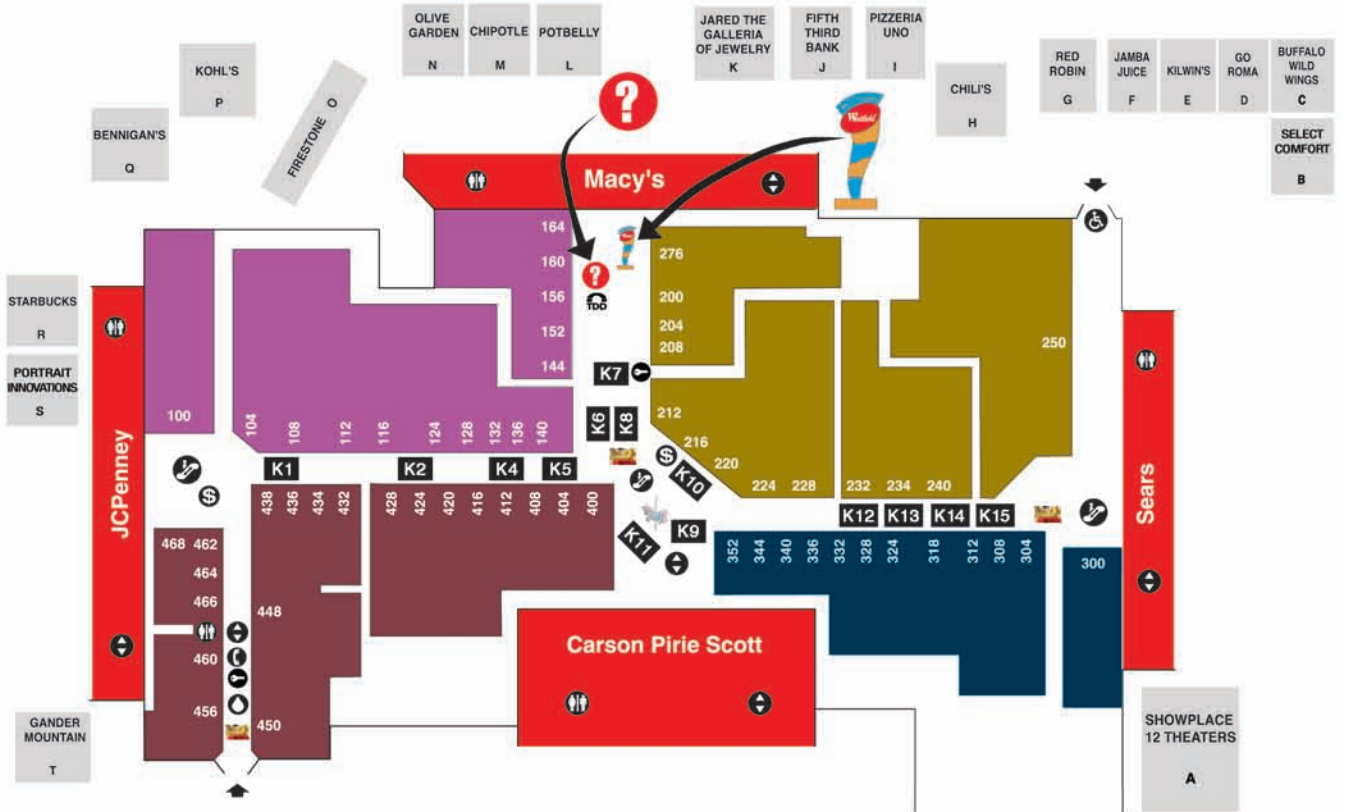

# Hobart Police South Station

# DIRECTORY OF STORES

## UPPER LEVEL

## LOWER LEVEL

- |               |                     |                           |
|---------------|---------------------|---------------------------|
| Restrooms     | Entrance            | ATM                       |
| Family Lounge | Escalator           | Locker                    |
| TDD Phone     | Handicap Accessible | Carousel                  |
| Telephones    | Drinking Fountain   | Westfield Playtown        |
| Elevators     | Gift Card Reader    | Shopping Concierge Center |
| Security      | Management Office   |                           |