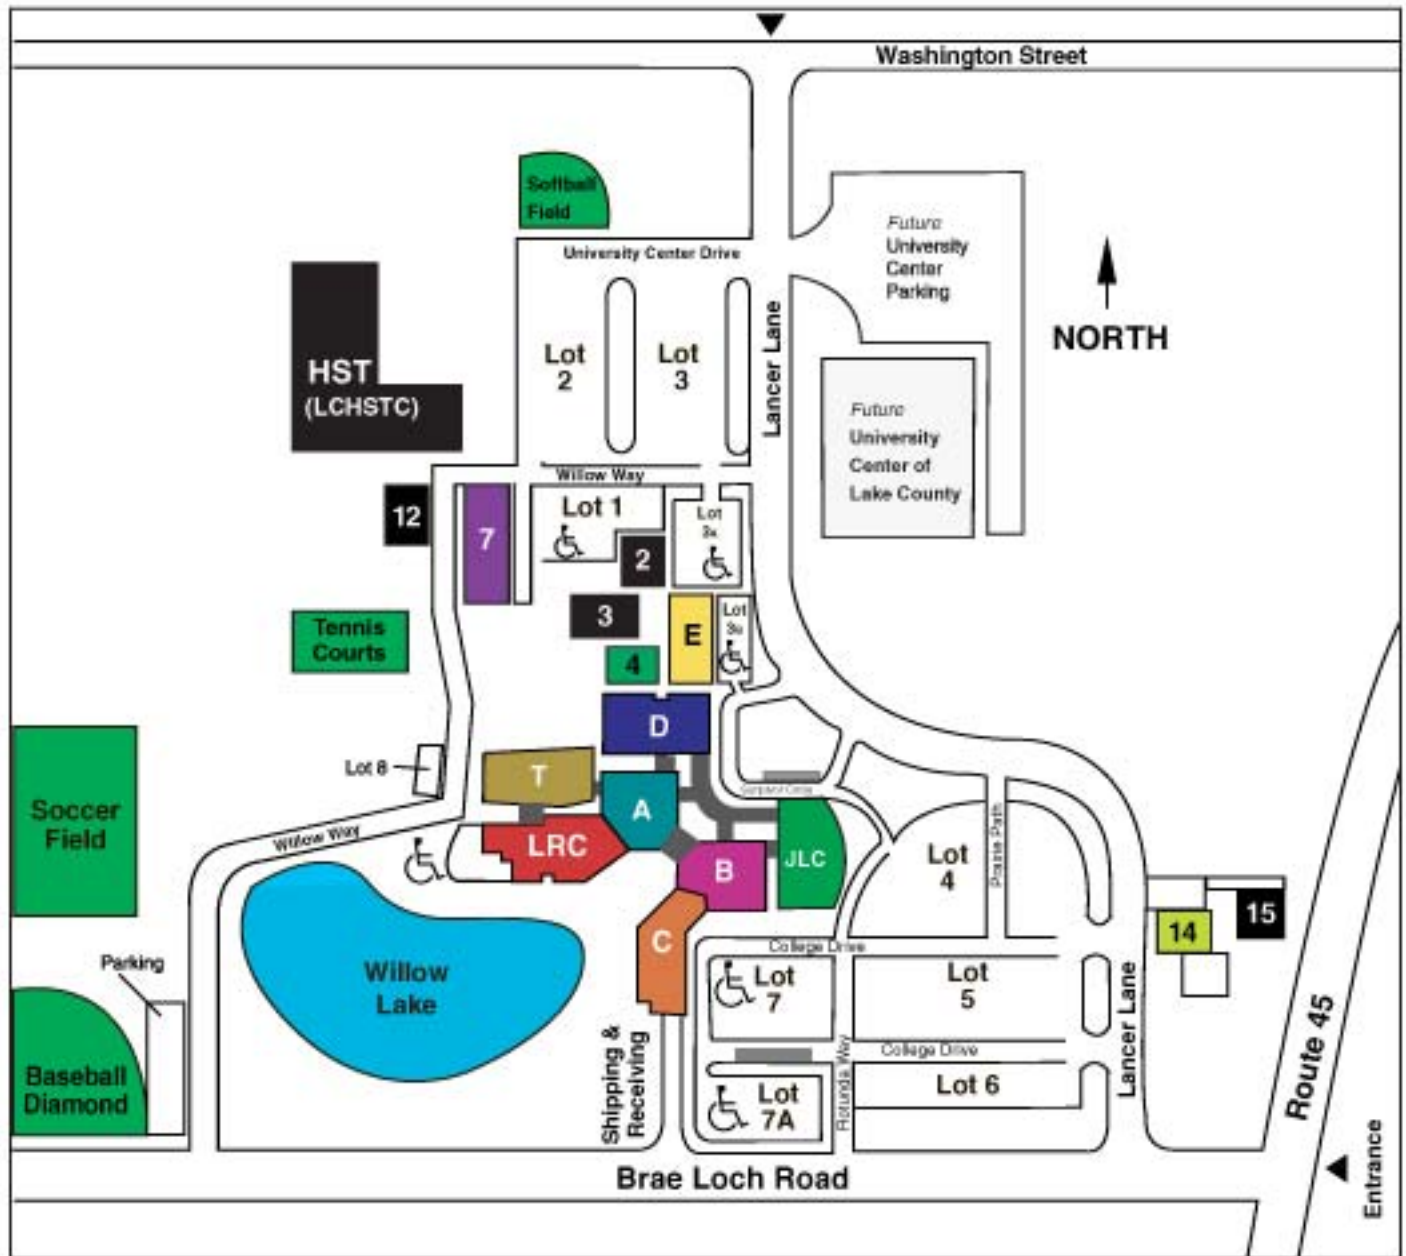

Grayslake Campus Map

LEGEND:

BUILDINGS

- A, B, & C - Administrative Offices & classrooms
- D - Administrative Offices, classrooms & Child Care Center
- E - Job Center of Lake County (Formerly Illinois Employment & Training Center)
- JLC - James Lumber Center for the Performing Arts Theatres, classrooms and Box office
- LRC - Learning Resource Center
- T - Technology Building
- 2/3 - General Classrooms
- 4 - Adult & Continuing Education

- 7 - Physical Education Center
- 12 - Automotive Technology
- 14 - Ornamental Horticulture
- HST - Lake County High Schools Technology Campus (Automated Industrial Center)

PARKING LOTS

- Student & Visitor - Lots 2, 3, 4, 5 & 6
- Staff - Lots 1, 7, 7a, 3b & 8
- Job Center of Lake County - Lot 3b
- Visitor - Circle Drive & Lot 7